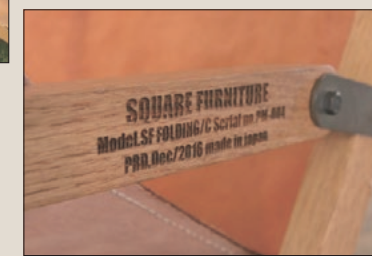

The kitchen in a landscape

Renovation by SQUARE

A splendid time that starts in the kitchen

朝起きると、何も考えることなく キッチンへ向かう。一杯の水を飲んで、身体が目覚ます。カーテンを開けるとやわらかな光がダイニングテーブルの木目を美しく浮かび上がらせる。新しい一日が始まる。休日の午後は、ゆっくりとコーヒーをたて、ソファで読書。たまにうたた寝。顔をあげると視界の端には、いつもキッチンがある。無垢一枚板のキッチンカウンターは、お気に入りの家具のように部屋に溶け込む。今夜は気の置けない仲間が集まるホームパーティ。旅先で手に入れたクラフトビールとっておきのワイン。そして飾らない料理がテーブルに並ぶ。食べてしゃべって笑って飲んで、楽しい時間がループする。こんな空間を持つことが、大人の贅沢ってやつだと思う。

Not just for cooking, but a relaxing space.

When I get up in the morning, I go to the kitchen without thinking about anything. I drink a glass of water and the body wakes up. When I open the curtains, soft light shines through, making the grain of the dining table appear beautifully. A new day begins. In the afternoon on a holiday, I slowly drink a cup of coffee, read something on the sofa and sometimes take a nap. When I lift my head, the kitchen is always in my field of view, the solid single board kitchen counters blend into the room just like your favorite furniture. At night there is a home party where unforgettable friends gather. Craft goods brought from past destinations, - wine, beer and other goods - are enjoyed; the meal is lined up on the table; people eating, talking, smiling and drinking; the fun time continues. Having such a space to provide these times is an adult luxury.

Insisting on detail

【スクエアキッチンの拘り】 Pursing coolness without compromising

01 一枚板のキッチンカウンター Counter

見たことのないキッチンにしたいと、思いついたのが一枚板のカウンター。これはSQUARE設立当初に仕入れた、思い入れのあるカリンの一枚板。厚みもサイズもピッタリで、カウンター自体をまな板として使ってもOK。

02 レトロなタイル Retro tile

一枚板のカウンターを囲むように、壁面にタイルを使用。落ち着いた色のあるレトロなムードを演出している。天板の奥にタイルで段差を設けることで、食材や調味料を並べておけるスペースも確保。

03 広々シンク Wide sink